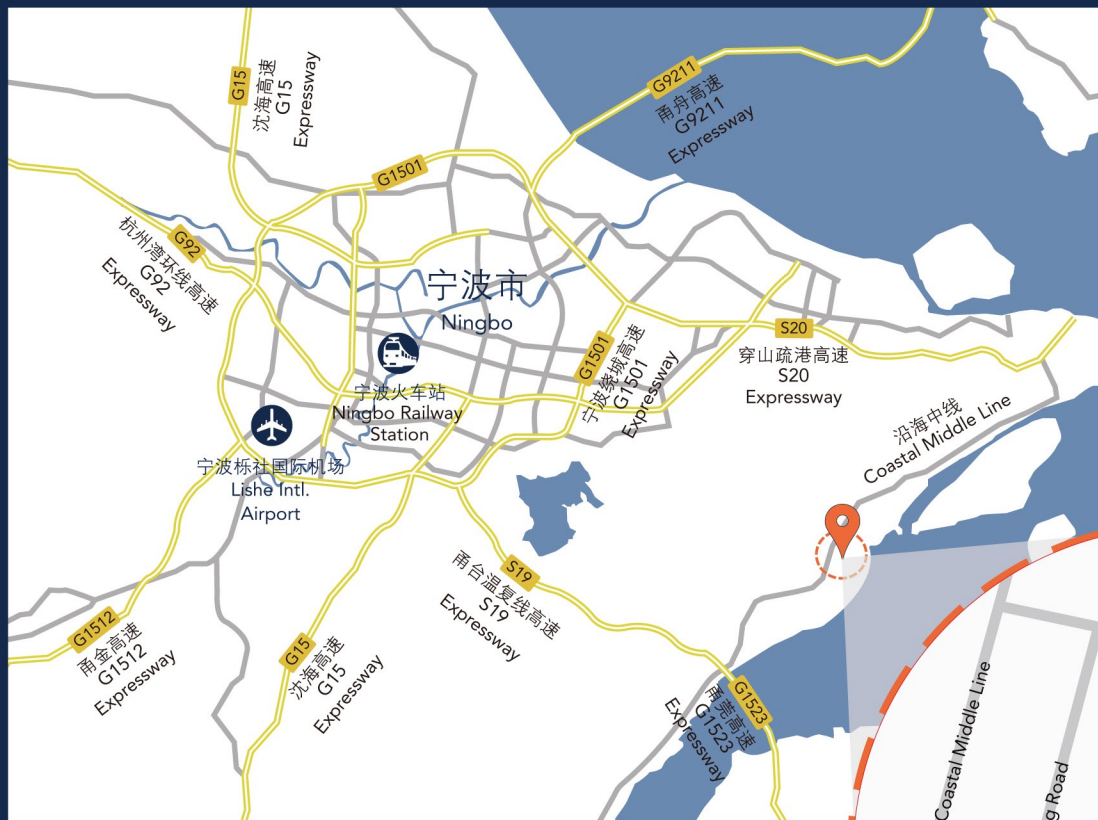

维龙浙江宁波物流园
VAILOG ZHEJIANG NINGBO LOGISTICS PARK

106,000m²

地址
浙江省宁波市
鄞州区经二路

LOCATION
Jing Er Rd.,
Yinzhou District, Ningbo,
Zhejiang Province

- 15 KM** 距离甬台温复线高速- to S19 Expressway
- 40 KM** 距离宁波绕城高速- to G1501 Expressway
- 45 KM** 距离宁波站- to Ningbo Railway Station
- 51 KM** 距离宁波栎社国际机场- to Lishe Intl. Airport