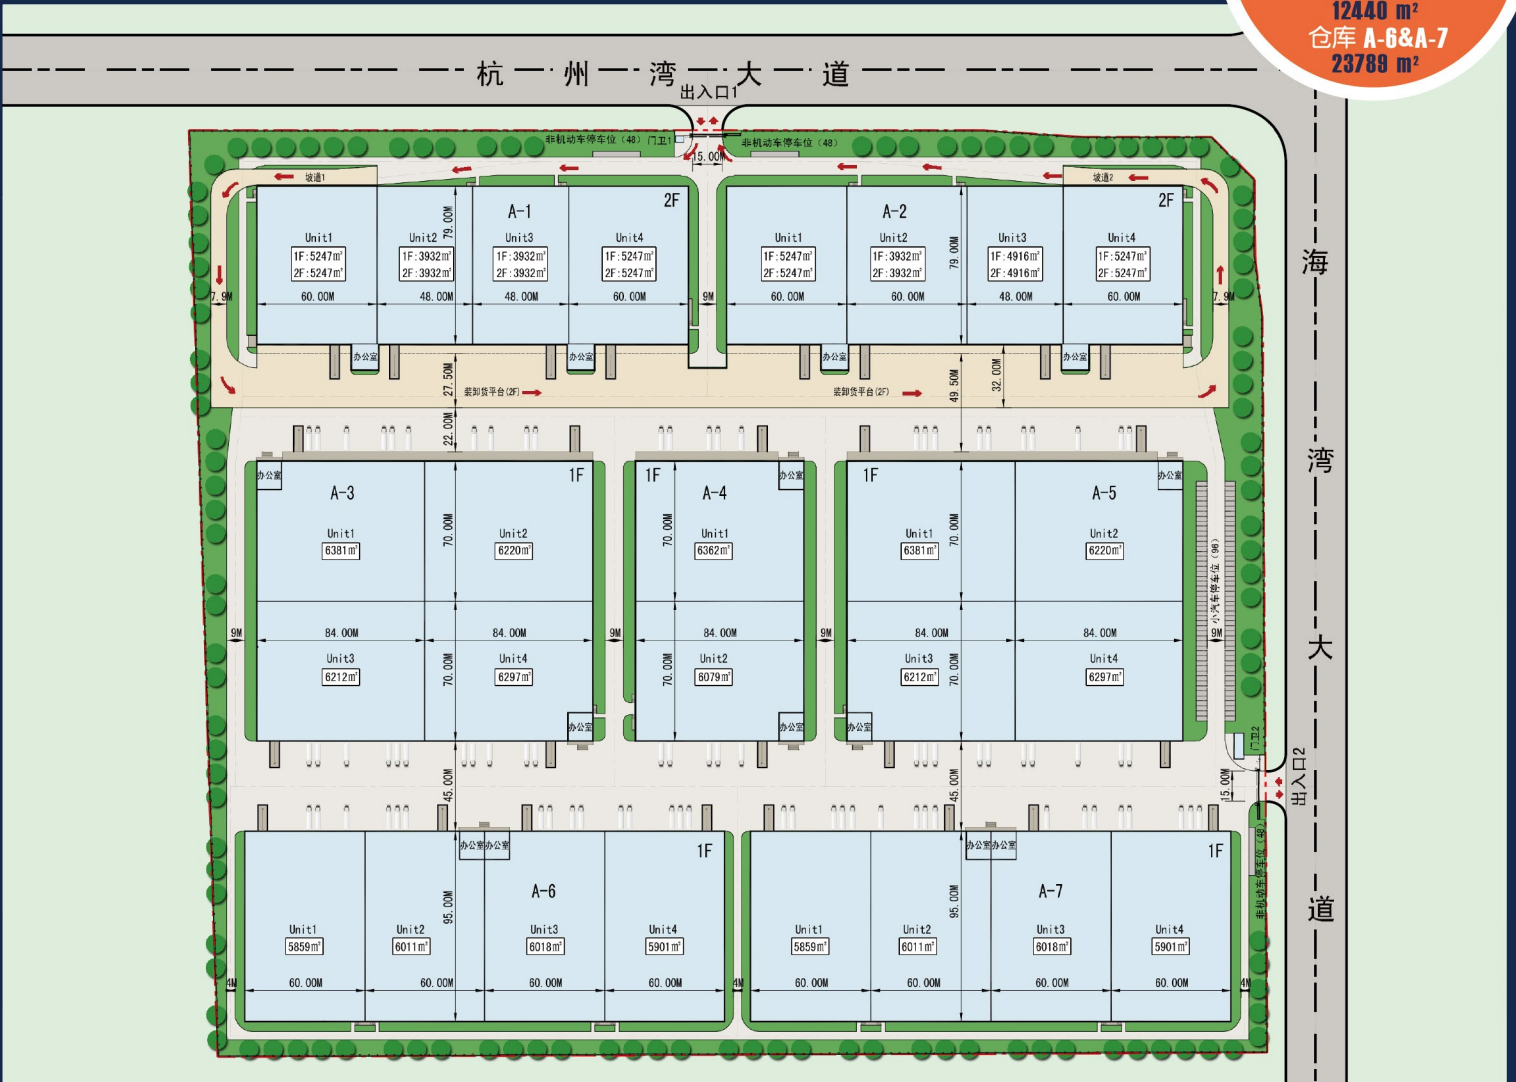

维龙浙江海盐物流园
VAILOG ZHEJIANG HAIYAN LOGISTICS PARK

186,000m²

地址

浙江省嘉兴市
海盐县海湾大道

LOCATION

Haiwan Avenue,
Haiyan County, Jiaxing
Zhejiang Province

5 KM 距离沈海高速- to G15 Expressway

63 KM 距离上海绕城高速- to Shanghai Outer Ring

操作系统 OPERATIONS

承重(吨 / 平方米): 3.0
(A-1&A-2 库二层 2.0)
Floor loading capacity(T/ m²): 3.0
(A-1&A-2 2F, 2.0)
净高: ≥9.0 米
(A-1&A-2 库底层 10 米, 二层 7.7 米)
Clear Height(m): ≥9.0m
(A-1&A-2 1F, 10m; 2F, 7.7m)
6 吨液压平台
6t electric dock levels
1.3 米高硬化地坪
1.3m raised and hardened slab