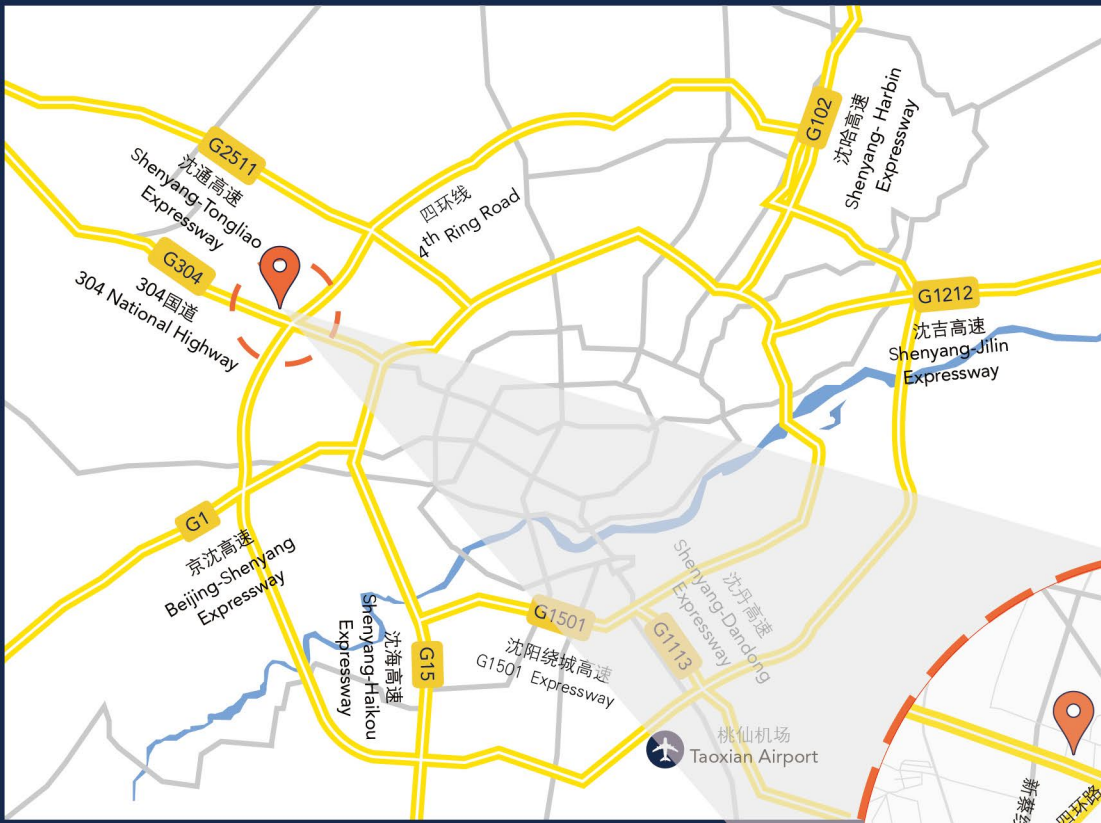

维龙沈阳于洪物流园

VAILOG SHENYANG YUHONG LOGISTICS PARK

89,000m²

地址

沈阳市于洪区新蔡线

LOCATION

Xincai Road, Yuhong District Shenyang

- 1 KM** 距离四环路—to 4th Ring Road
- 9 KM** 距离绕城高速—to G1501 Expressway
- 16 KM** 距离沈阳市区—to Downtown Shenyang
- 20 KM** 距离沈阳火车站—to Shenyang Railway Station
- 47 KM** 距离桃仙机场—to Taoxian Airport