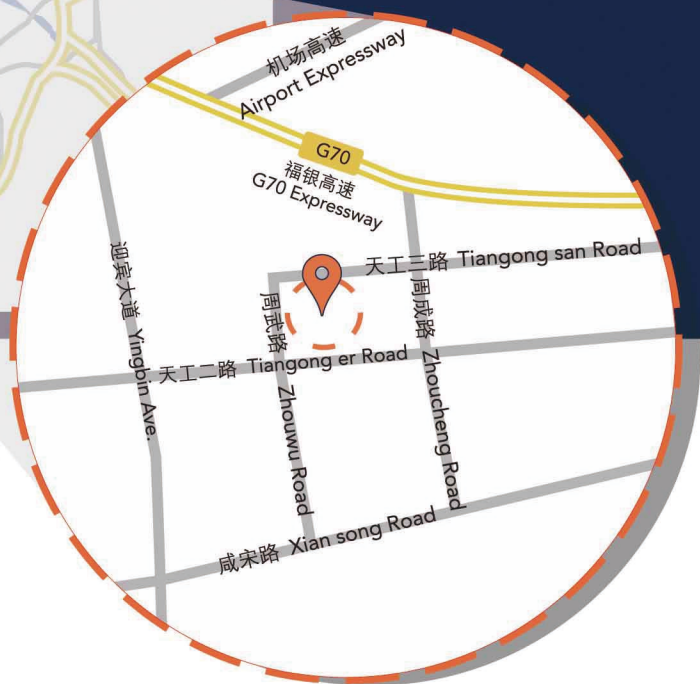

维龙西安秦汉物流园  
VAILOG XI'AN QINHAN LOGISTICS PARK

160,000m<sup>2</sup>

地址

陕西省西安市  
咸阳新区天工三路

LOCATION

Tiangongsan Rd.  
Xianyang New District,  
Xi'an, Shaanxi Province

- 5 KM** 距离福银高速 - to G70 Expressway
- 8 KM** 距离西安咸阳国际机场 - to Xi'an Xianyang Intl. Airport
- 9 KM** 距离咸阳火车站 - to Xianyang Railway Station
- 16 KM** 距离西宝高速 - to G30 Expressway
- 28 KM** 距离西安绕城高速 - to G3001 Outer Ring Expressway